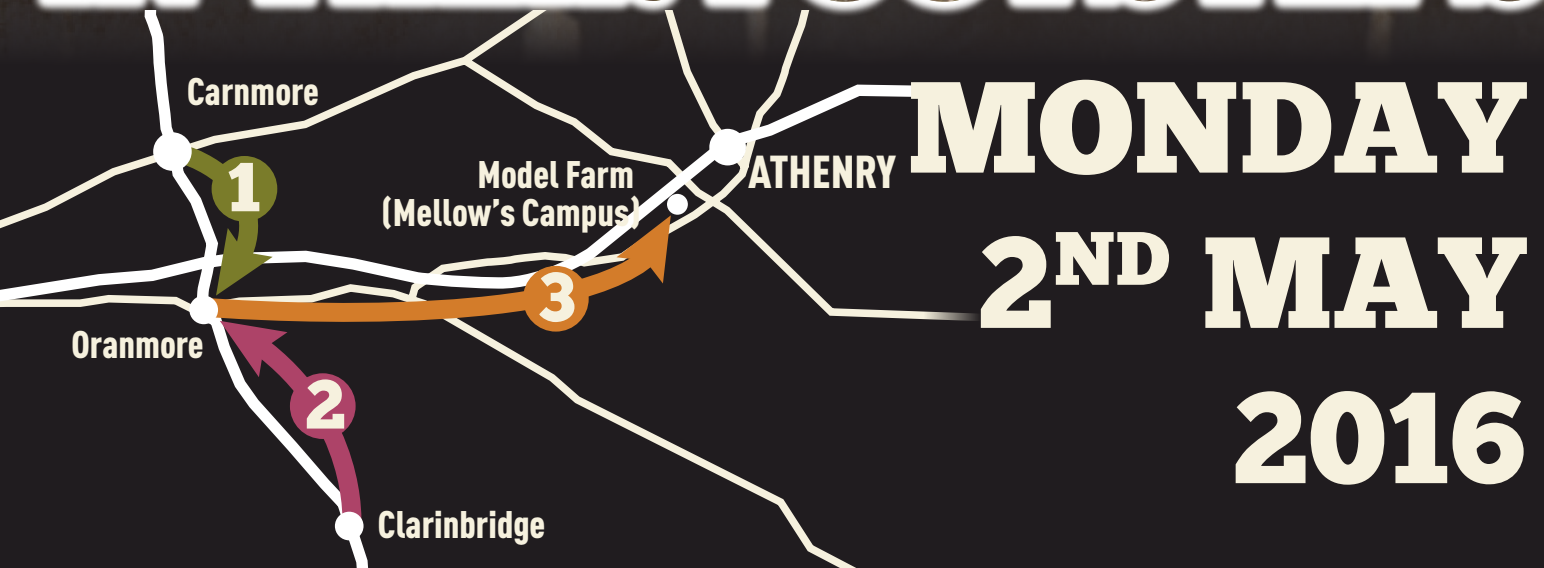

1916 RISING GALWAY IN THEIR FOOTSTEPS

**MONDAY
2ND MAY
2016**

A call to all who are interested in retracing the steps of the Galway Volunteers during the 1916 Rising by taking part in walks along the following routes...

1

Retrace the steps of the Volunteers from **CARNMORE ~ ORANMORE**.
(Distance 4.3 kilometers)

Assembly, 2nd May, in Grealish's car park, Carnmore for departure at 10am to Oranmore Community Centre on the Dublin Road.
E.T.A at Oranmore Community Centre - 11am.

2

Retrace the steps of the Volunteers from **CLARINBRIDGE ~ ORANMORE**.
(Distance 6.3 kilometers)

Assembly in Clarinbridge 2nd May for departure at 9.30am to Oranmore Community Centre on Dublin Rd. E.T.A at Oranmore Community Centre - 11am.

3

Retrace the steps of the Volunteers from **ORANMORE TO THE MODEL FARM (MELLOW'S CAMPUS), ATHENRY**. (Distance 10 kilometers).

Leave Oranmore Community Centre at 11.30am.

Advance registration for this event is essential.

Those wishing to participate can register by contacting Michael Curley at telephone number (091) 509 577 or by email to mcurley@galwaycoco.ie

Web: www.galway.ie

ÉIRE
IRELAND

1916

Clár Comórtha
Céad Bliain
Comórtha
Programme

Comhairle Chontae na Gaillimhe
Galway County Council